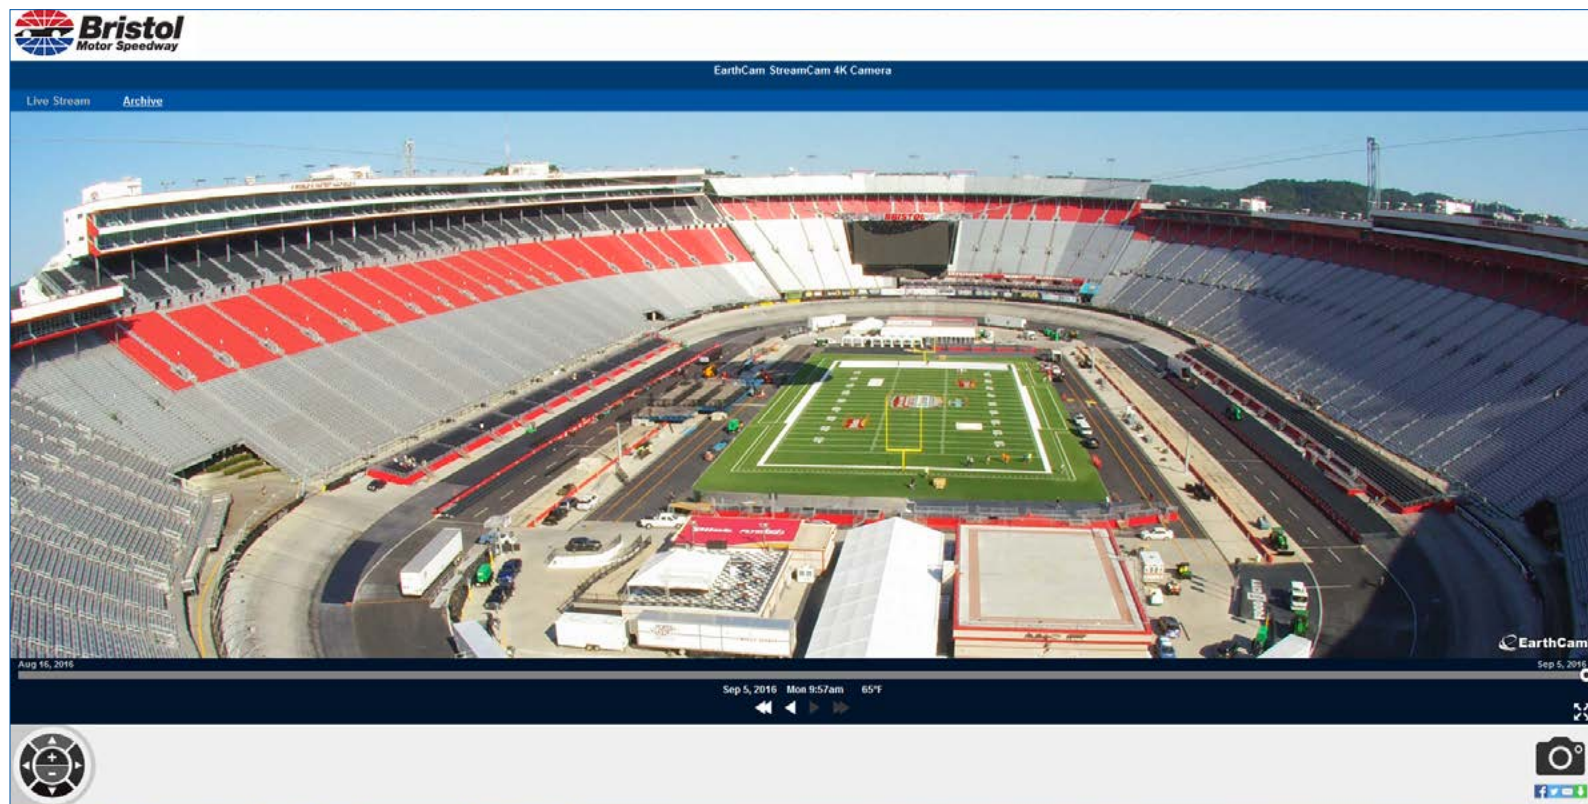

LIVE: Construction camera shows Bristol stadium transformation

WATE 6 On Your Side staff Published: August 29, 2016, 11:55 am Updated: September 2, 2016, 4:50 am

Video courtesy of EarthCam.

BRISTOL (WATE) – Bristol Motor Speedway added a virtual camera for fans across the globe to see a behind-the-scenes view of the transformation from iconic NASCAR short-track to football stadium for the world's biggest-ever game.

The camera provides fans with a 360-degree experience of the transformation of the speedway into a football field. Viewers will have the opportunity to choose from four different views and angles, witness a panoramic vista of the venue and zoom in for close views of the action. Further, BMS, throughout the course of construction.

“For the biggest game in college football history, we knew we needed to do something big for our fans,” said Jerry Caldwell, executive vice president and general manager at Bristol Motor Speedway. “We know that our guests are incredibly passionate about and excited for this game and that they want exclusive access to every aspect of it. Through the Construction Cam, we are allowing fans to witness one of the greatest technology feats in sports – turning the Speedway into a football field in just three short weeks – in the most advanced and precise way possible.”