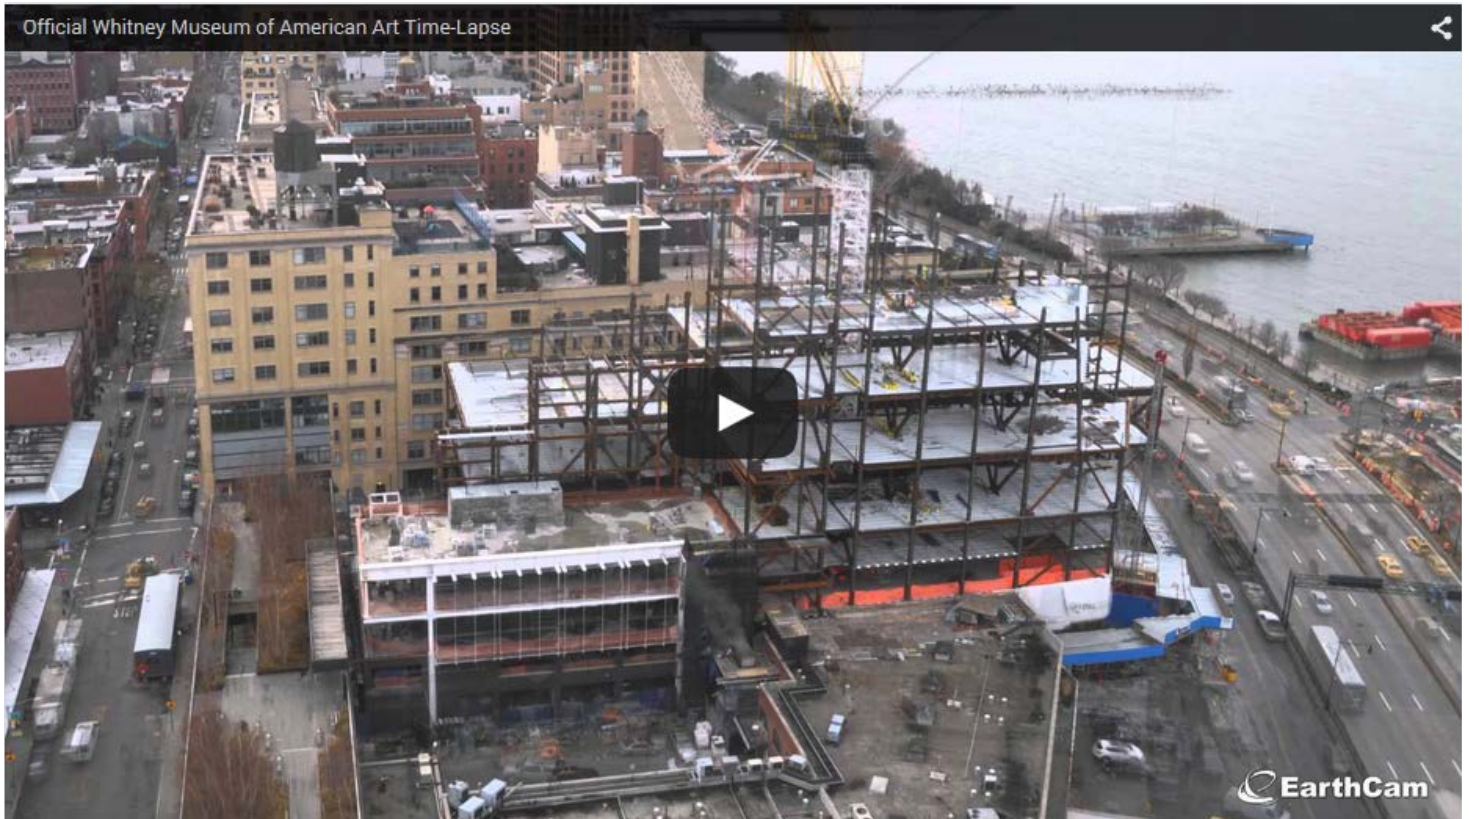

Official Whitney Museum of American Art Time-Lapse

May 2, 2015 by kamei21

Since May 2011, the Whitney Museum's location in New York's Meatpacking District has been under construction ... until now. As of May 1, 2015, the \$422 million New Whitney is officially open and you can follow the project from October 2011 – April 2015 with [EarthCam's official time-lapse!](#)