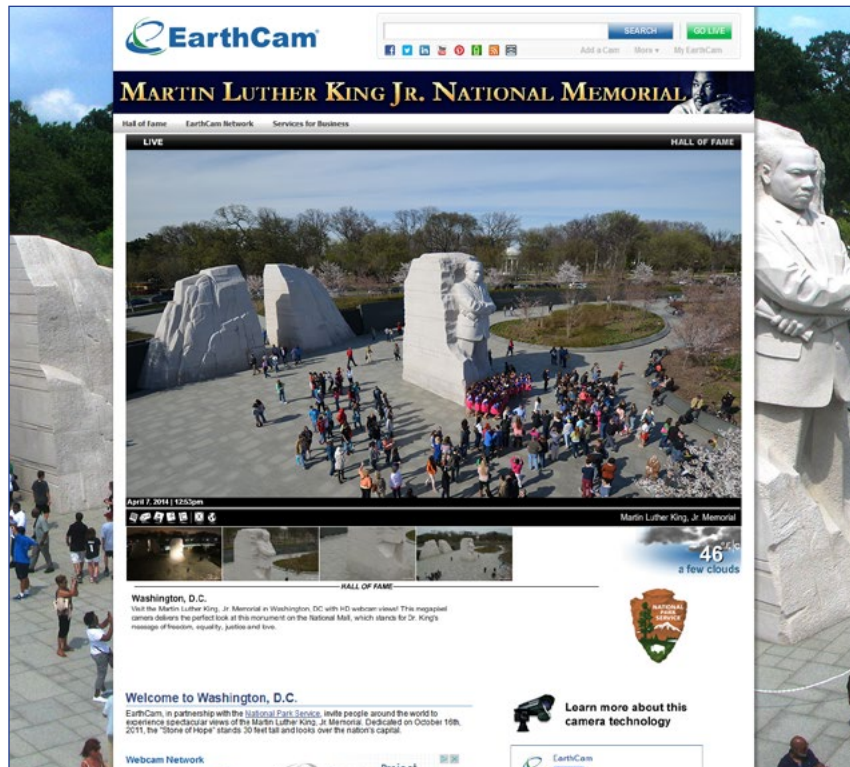

EarthCam Remembers Martin Luther King, Jr. with New Webcam

Washington, DC (PRWEB) April 04, 2014

Visitors will flock to the Martin Luther King, Jr. Memorial on the National Mall in Washington, DC today to pay their respects to Dr. King and reflect on his powerful messages. EarthCam invites people around the world to remember the work of MLK with its new high definition webcam at the memorial, delivering an eye-to-eye perspective for a unique viewing experience.

In partnership with the National Park Service, EarthCam's digital SLR webcam delivers an up-close look at the memorial with crisp 16 megapixel imagery. Situated adjacent to the Franklin Delano Roosevelt Memorial, and in direct line between the Lincoln and Jefferson Memorials, the 'Stone of Hope' stands tall at an impressive 30 feet. Designed as a lasting tribute to Dr. King's legacy, the webcam is the perfect complement to that mindset, preserving the monument in time and serving as a unique tool to educate generations to come about MLK's messages of love, tolerance and equality.

"We had the wonderful opportunity to document construction for this special monument and created an 18-month time-lapse movie to share with people around the world. Returning to this location on the National Mall is part of our education initiative, transporting the public to the MLK Memorial and other iconic landmarks through the use of our webcam technology," said Brian Cury, CEO & Founder of EarthCam.

The Webby Award winning company hosts many highly trafficked tourism cams, which offer views of popular locations and landmarks such as Times Square, Statue of Liberty, Andy Warhol's Gravesite, Mount Rushmore, Miami Beach, Washington Monument, Abbey Road Crossing in London, Petra in Jordan and Hagia Sophia in Istanbul.